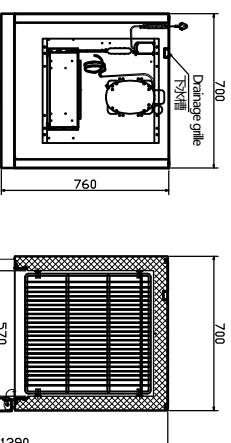

- A: Please follow the instructions, properly install and place the equipment, connect the water supply pipe, drain pipe, and reserve additional space 10cm at the installation site to meet the installation requirements. (Air cooling equipment needs more space to meet the air flow and heat discharge.)
- B: The cooling effect depends on the heat dissipation environment, please keep ventilation
- C: Optional 6/10/15cm adjustable legs.

A: 请按照说明书，正确安装。摆放设备供水、排水管，在安装现场预留10厘米额外空间，以满足安装要求（风冷设备，需要更多的空间，以满足空气流通和热量排出）。

B: 制冷效果取决于散热环境，请保持通风。

C: 可选择6厘米10厘米15厘米高低脚。

| | |
|-------------------------------------|---|
| Item 名称 | 0.7m air cooling upright refrigerator 0.7米风冷立式冰箱 |
| Model 型号 | SRCP-70/SFCP-70 |
| Dimension 外形尺寸 | 700*760*2000 |
| Voltage 电源 | 220V/50Hz |
| Power 额定功率 | 280/480w |
| Temperature Range 温度 | -6℃~+15/-18~-22℃ |
| Cooling Type 制冷方式 | Air cooling 风冷 |
| Capacity 容积 | 450L |
| Material 材质 | Interior内胆: 201 Cabinet箱体: 201 |
| Refrigerant Type 制冷剂类型 | R134g/R404a |
| Refrigerant Throttling Mode 制冷剂节流方式 | Capillary 毛细管 |
| Keep Temp Material 保温材料 | Cyclopentane 环戊烷 |
| Defrost Water 化霜水 | External drain tube外部排水管 |
| Compressor Type 压缩机类型 | Enclosed unit 全封闭式 |
| Condensing System 冷凝器类型 | Forced air cooling 强制风冷 |
| Evaporating Fan 蒸发器风机 | Hood Motor 220V 罩极电机220v |
| Temperature Controller 温控 | Pc board 电脑板 |
| Defrost Time 除霜时间 | Every four hour 每隔4小时一次 |
| Compressor work temp 压缩机启动温度 | 4℃ |
| Compressor protection type 压缩机保护方式 | High temperature protection 高压保护 |
| Wattage safety type 电源保护方式 | Voltage changer/transformer 变压器 |
| Heat Dissipation Type 散热方式 | Front Air inlet and back venting refrigeration system 前置后排气 |
| Shelves 层架 | Three layers shelves 三层 |
| Light 灯光 | According to the order 按照订单 |
| Condensing Unit 机组 | Self-Contained 一体机 |
| Electrical Protection 电源保护方式 | 6.3a Fuse Wire 6.3a 保险丝 |
| Insulation Layer Thickness 保温层厚度 | Cabinet 65mm 箱体65mm; Door 55mm 门55mm |
| Using Temp 使用温度 | 1~43℃ |
| Packing Size 包装尺寸 | / |
| N.W./G.W./净重/毛重 | / |