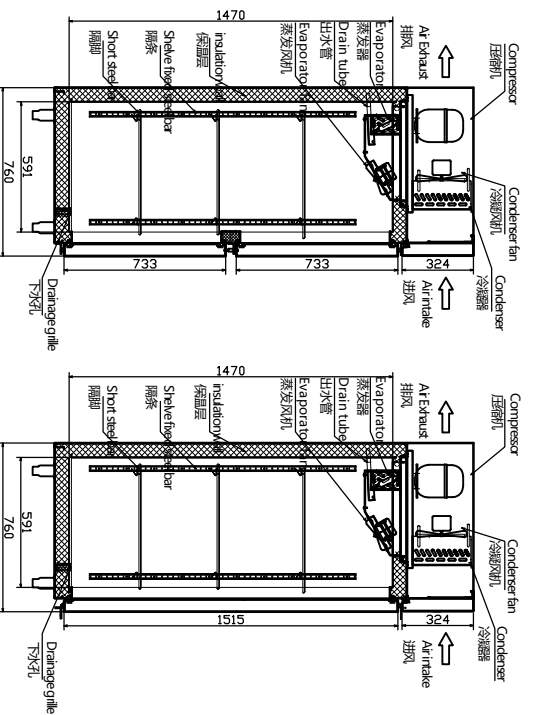

- A: Please follow the instructions, properly install and place the equipment, connect the water supply pipe, drain pipe, and reserve additional space 10cm at the installation site to meet the installation requirements. (Air cooling equipment needs more space to meet the air flow and heat discharge.)
- B: The cooling effect depends on the heat dissipation environment, please keep ventilation
- C: Optional 6/10/15cm adjustable legs.

A: 请按照说明书，正确安装。摆放设备供水、排水管，在安装现场预留10厘米额外空间，以满足安装要求（风冷设备，需要更多的空间，以满足空气流通和热量排出）。

B: 制冷效果取决于散热环境，请保持通风。

C: 可选择6厘米10厘米15厘米高低脚。

| | |
|-------------------------------------|---|
| Item 名称 | 0.7m air cooling upright refrigerator 0.7米风冷立式冰箱 |
| Model 型号 | SRCP-70/SFCP-70 |
| Dimension 外形尺寸 | 700*760*2000 |
| Voltage 电源 | 220V/50Hz |
| Power 额定功率 | 280/480w |
| Temperature Range 温度 | -6℃~+15/-18~-22℃ |
| Cooling Type 制冷方式 | Air cooling 风冷 |
| Capacity 容积 | 450L |
| Material 材质 | Interior内胆: 201 Cabinet箱体: 201 |
| Refrigerant Type 制冷剂类型 | R134g/R404a |
| Refrigerant Throttling Mode 制冷剂节流方式 | Capillary 毛细管 |
| Keep Temp Material 保温材料 | Cyclopentane 环戊烷 |
| Defrost Water 化霜水 | External drain tube外部排水管 |
| Compressor Type 压缩机类型 | Enclosed unit 全封闭式 |
| Condensing System 冷凝器类型 | Forced air cooling 强制风冷 |
| Evaporating Fan 蒸发器风机 | Hood Motor 220V 罩极电机220v |
| Temperature Controller 温控 | Pc board 电脑板 |
| Defrost Time 除霜时间 | Every four hour 每隔4小时一次 |
| Compressor work temp 压缩机启动温度 | 4℃ |
| Compressor protection type 压缩机保护方式 | High temperature protection 高压保护 |
| Wattage safety type 电源保护方式 | Voltage changer/transformer 变压器 |
| Heat Dissipation Type 散热方式 | Front Air inlet and back venting refrigeration system 前置后排气 |
| Shelves 层架 | Three layers shelves 三层 |
| Light 灯光 | According to the order 按照订单 |
| Condensing Unit 机组 | Self-Contained 一体机 |
| Electrical Protection 电源保护方式 | 6.3a Fuse Wire 6.3a 保险丝 |
| Insulation Layer Thickness 保温层厚度 | Cabinet 65mm 箱体65mm; Door 55mm 门55mm |
| Using Temp 使用温度 | 1~43℃ |
| Packing Size 包装尺寸 | / |
| N.W./G.W./净重/毛重 | / |